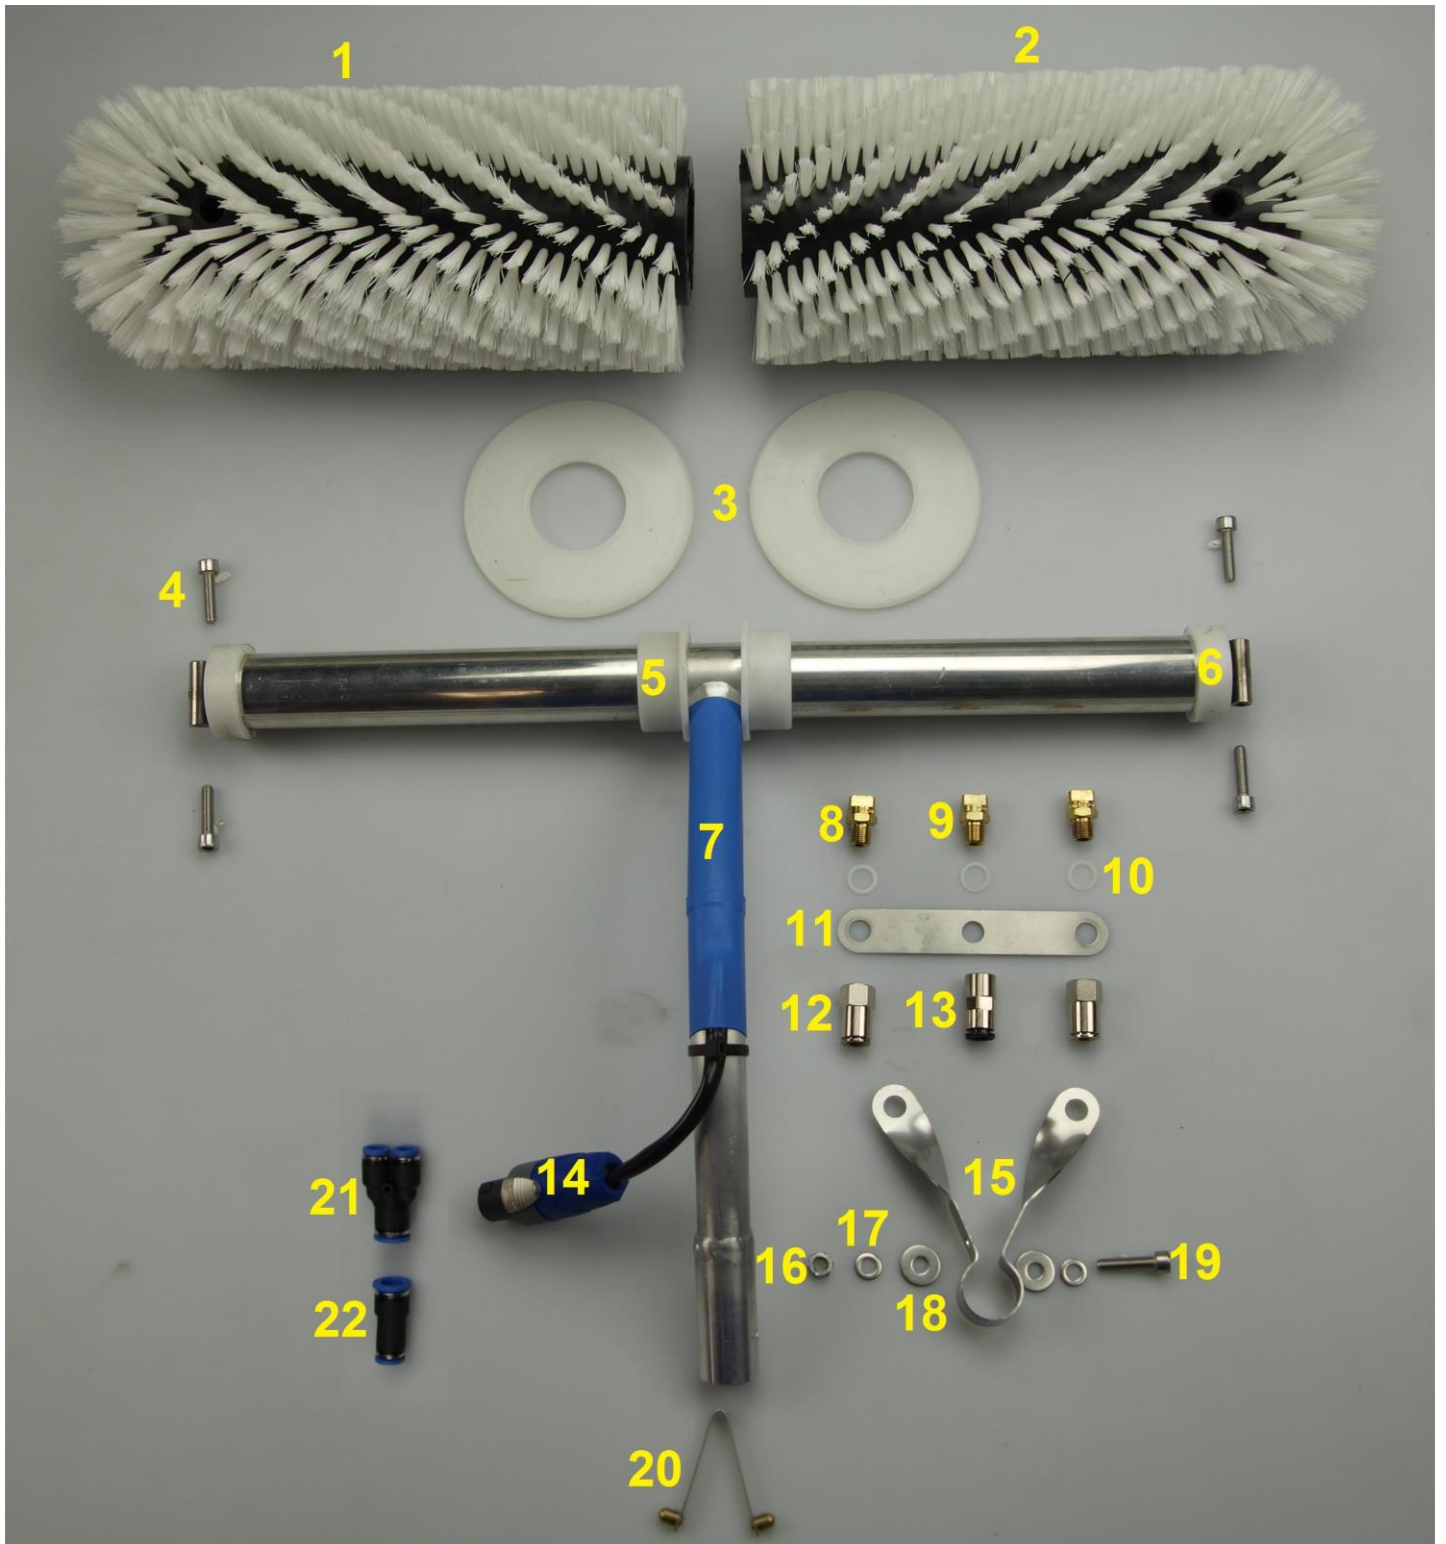

## Spare parts list

# ROTAQLEEN Classic 24V

ROTAQLEEN Classic 24V, Width: 40cm and 60 cm

Parts no.	Code	Description	Quantity/ device
1+2	72006	ROTAQLEEN Classic replacement brushes - Set, white, width: 40 cm	1
	72012	ROTAQLEEN Classic replacement brushes - Set, white, width: 60 cm	1
1+2	72008	ROTAQLEEN Classic replacement brushes - Set, blue, width: 40 cm	1
	72014	ROTAQLEEN Classic replacement brushes - Set, blue, width: 60 cm	1
1+2	72010	ROTAQLEEN Classic replacement brushes - Set, red, width: 40 cm	1
	72016	ROTAQLEEN Classic replacement brushes - Set, red, width: 60 cm	1
3	scheibe	clearance discs hard	2
4	4711	Allen screw M6x30 v2a	4
5	gleitring	slide ring with collar	2
6	gleitring	slide ring without collar	2
7	72061	base body, width: 40 cm	1
	72064	base body, width: 60 cm	1
8+10	72541	fan nozzle 0.4 mm with o-ring	2
9+10	72542	fan nozzle 0.8 mm with o-ring	1
10	dz25818	PA-seal 1/8"x1.5	3
11	schelle1	connectors for A2 clamp 122mm with 3 holes Ø 10mm flags	1
12	sx00188	straight stud coupling pluggable 1/8"-Ø8mm	2
13	6463818	straight stud coupling pluggable, 1/8"-Ø8mm, black ring	1
14	810541	cable connector with screwcap 2-pin IP68	1
15	schelle	A2 Clamp 22mm double flag	1
16	4711	hex nut M6 v2a	1
17	4711	washer Ø6,4mm v2a	2
18	4711	washer big Ø6,4mm v2a	2
19	4711	Allen screw M6x25 v2a	1
20	1336	brass spring 2-fold, long shag	1
21	72527	Y-Connector for duo tube with cylindrical threads Ø8mm- Ø10mm	1
22	IQSG 108	reducer from Ø10mm to Ø8mm	1