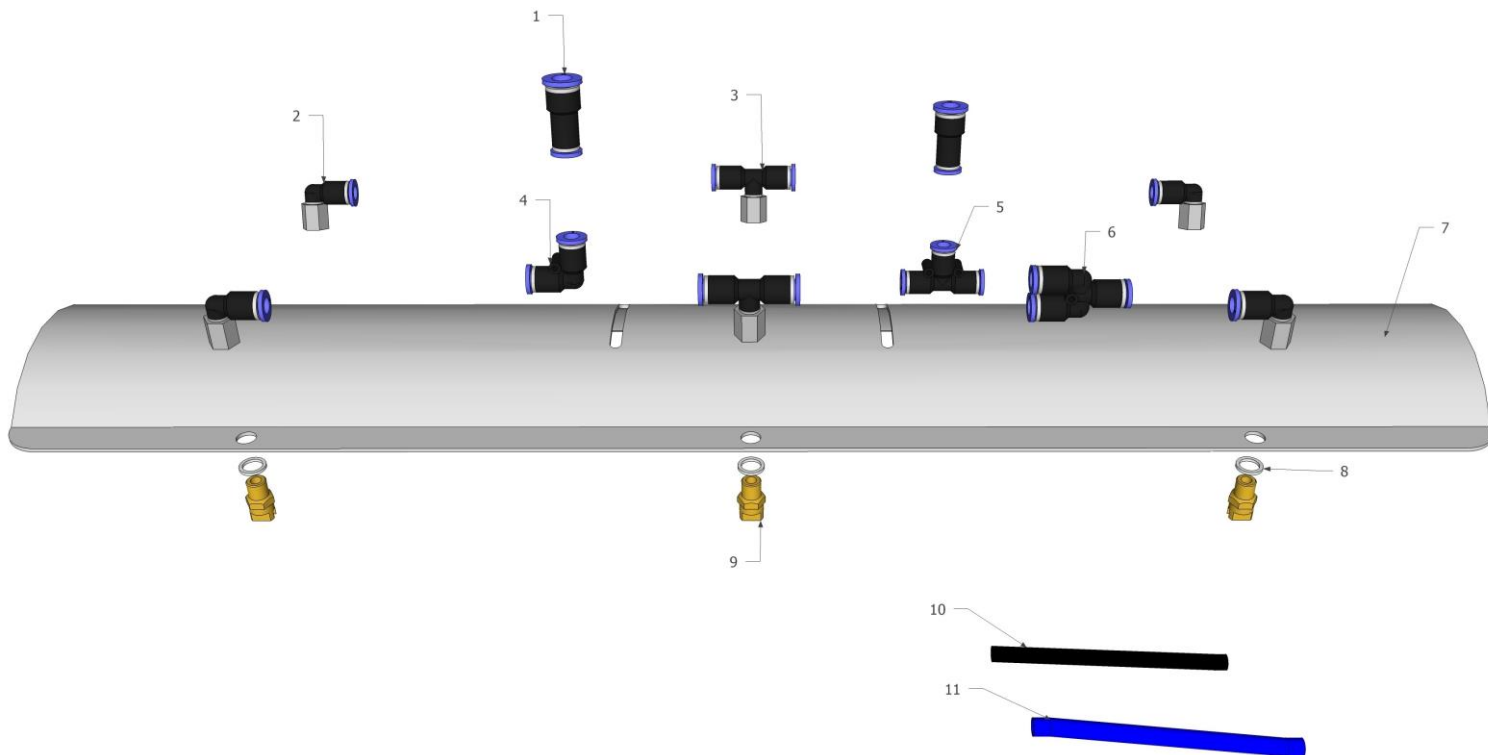

### Section (B) Driving unit

Part no.	Reference	Description	Quantity 50 / 75
1	810541	Cable connector with screw cap	1
2	4711	Cheese-head screw M4x12	4
3	92004	Engine bearer	1
4	4711	Button head screw M6x8	2
5	4711	Feather key 4x4x12	1
6	72067	Engine incl. heatsink, cable and connector	1
7	RIB 990810	L-connector 1/8" to 8mm	2

## Section (C) T bar with swivel joint

Part no.	Reference	Description	Quantity 50 / 75
1	4711	Stop nut M8	1
2	4711	Washer M8	1
3	72054	T-bar	1
4	30/8-2RS-INA	Angular contact ball bearing 22x8x11	1
5	0115-2	Swivel joint incl. setscrew	1
6	1336	Snap button	1
7	4711	Spring plug	1
8	4711	Butterfly nut M6	2
9	4711	Washer Ø6.4mm	2
10	4711	Ribbed screw M5x12	4
11	4711	Washer Ø5.3mm	4
12	4711	Distance pipe 15x10x6.3mm	2
13	4711	Carriage bolt M6x40	2

## Section (D) Splash guard

Part no.	Reference	Description	Quantity 50 / 75
1	IQSG 108	Reducer Ø10mm to Ø8mm	2
2	IQSLF 188	L-screwconector 1/8"to Ø8mm	4
3	IQSTFF 188	T- screwconector 1/8"to Ø8mm	0 / 2
4	IQSL80	L-conector Ø8mm	1
5	IQST80	T-conector Ø8mm	1
6	72523	Y-conector Ø8mm	1
7	92018	Splashguard for ROTAQLEEN Vario 50 cm	1 / 0
	92017	Splashguard for ROTAQLEEN Vario 75 cm	0 / 1
8	dz25818	PA-sealing ring 1/8"x1.5	4 / 6
9	72598	Nozzle 0.3mm	0 / 6
	72541	Nozzle 0.4mm	4 / 0
10	r020286	PU tube blue 8/6	0.4m / 0.6m
11	10100-090200502000	PU tube black 8/6	0.3m / 0.5m