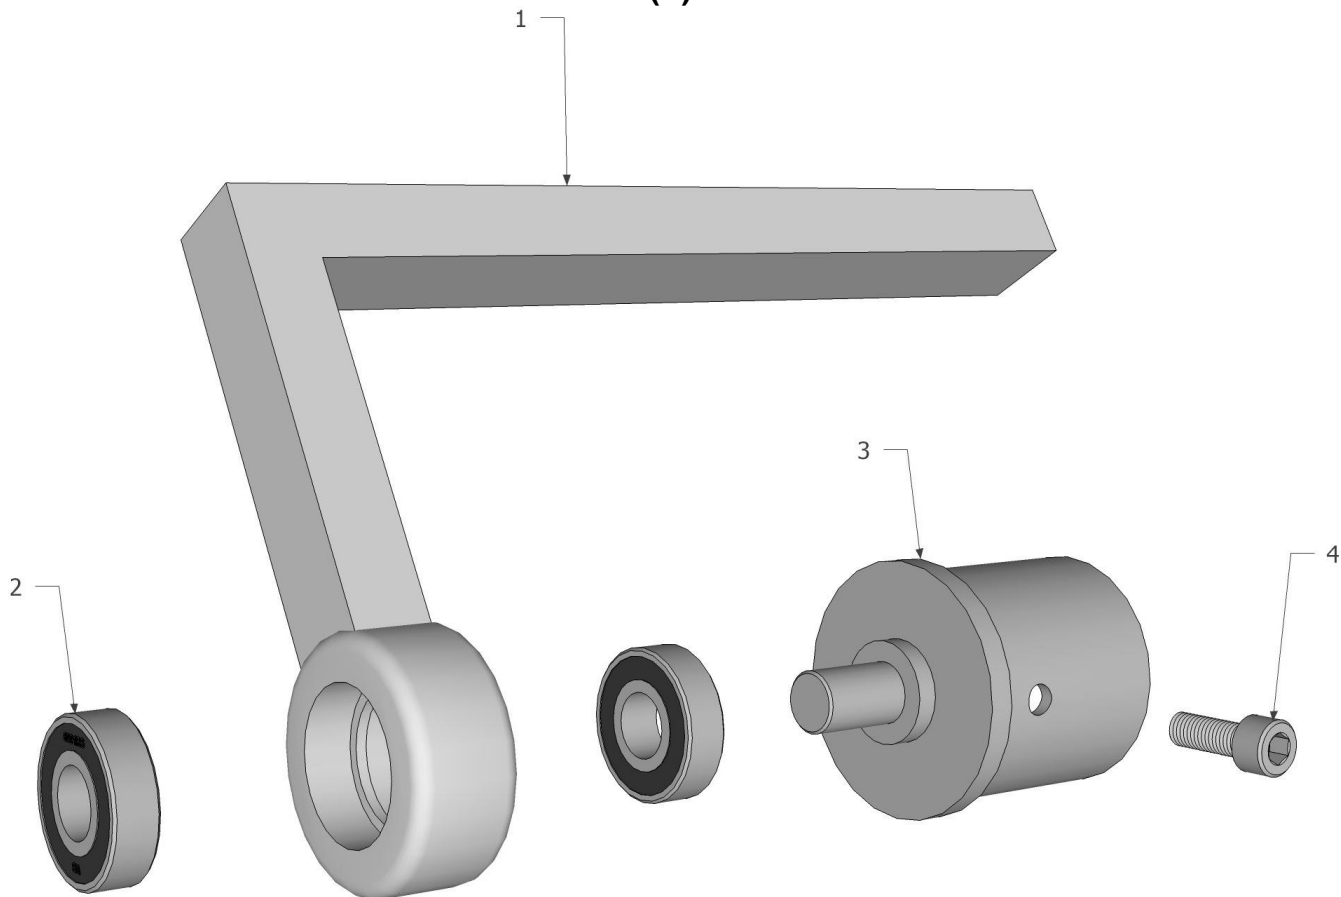

Section (E) Arm rhs

Part no.	Reference	Description	Quantity 50 / 75
1	72053	Arm right hand side (rhs)	1
2	6001-2RS IBU	Ball-bearing 6001-2RS IBU	2
3	72055	Carrier lhs shorted!	1
4	4711	Cheese-head screw M6x16	1