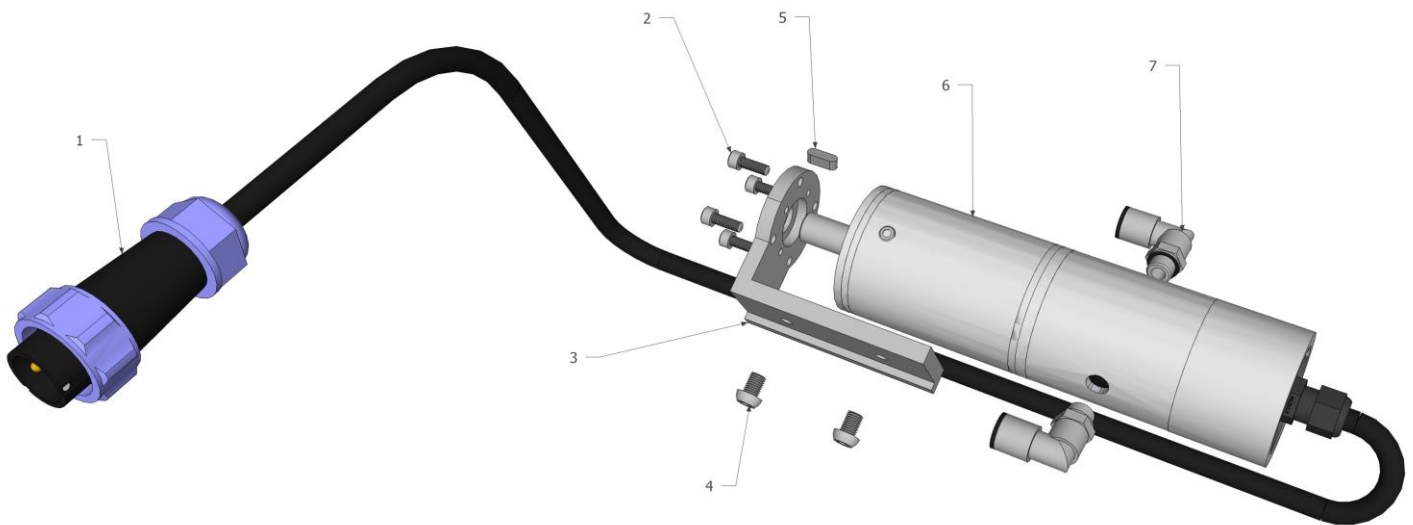

### ROTAQLEEN VARIO 50 cm / 75 cm

# Section (A) Driving arm left

Part no.	Reference	Description	Quantity 50 / 75
1	4711	Ribbed screw M5x12	2
2	72058	Belts barrier	1
3	4711	Distance bolt M5x25	2
4	4711	Washer Ø5,3mm small	4
5	K06B-2(A)	Roller chain 06B-2	0.3m
6	K06B-2(A)-E	Closure link	1
7	72087	Cover	1
8	KS06B-2-11	Chain sprocket 06B-2, Z11	2
9	4711	Washer Ø13mm	6
10	6001-2RS IBU	Ball-bearing 6001 2RS IBU	4
11	72052	Arm left hand side (lhs)	1
12	72055	Carrier lhs	1
13	4711	Feather key 4x4x12	2
14	4711	Cheese-head screw M6x16	1
15	4711	Snap ring 12x1	1
16	*	Drive shaft for ROTAQLEEN Vario 50 cm	1 / 0
	*	Drive shaft for ROTAQLEEN Vario 75 cm	0 / 1
17	607025201305-600	Shaft cover aluminium pipe	368mm / 471mm

### Section (B) Driving unit

Part no.	Reference	Description	Quantity 50 / 75
1	810541	Cable connector with screw cap	1
2	4711	Cheese-head screw M4x12	4
3	92004	Engine bearer	1
4	4711	Button head screw M6x8	2
5	4711	Feather key 4x4x12	1
6	72067	Engine incl. heatsink, cable and connector	1
7	RIB 990810	L-connector 1/8" to 8mm	2

## Section (C) T bar with swivel joint

Part no.	Reference	Description	Quantity 50 / 75
1	4711	Stop nut M8	1
2	4711	Washer M8	1
3	72054	T-bar	1
4	30/8-2RS-INA	Angular contact ball bearing 22x8x11	1
5	0115-2	Swivel joint incl. setscrew	1
6	1336	Snap button	1
7	4711	Spring plug	1
8	4711	Butterfly nut M6	2
9	4711	Washer Ø6.4mm	2
10	4711	Ribbed screw M5x12	4
11	4711	Washer Ø5.3mm	4
12	4711	Distance pipe 15x10x6.3mm	2
13	4711	Carriage bolt M6x40	2