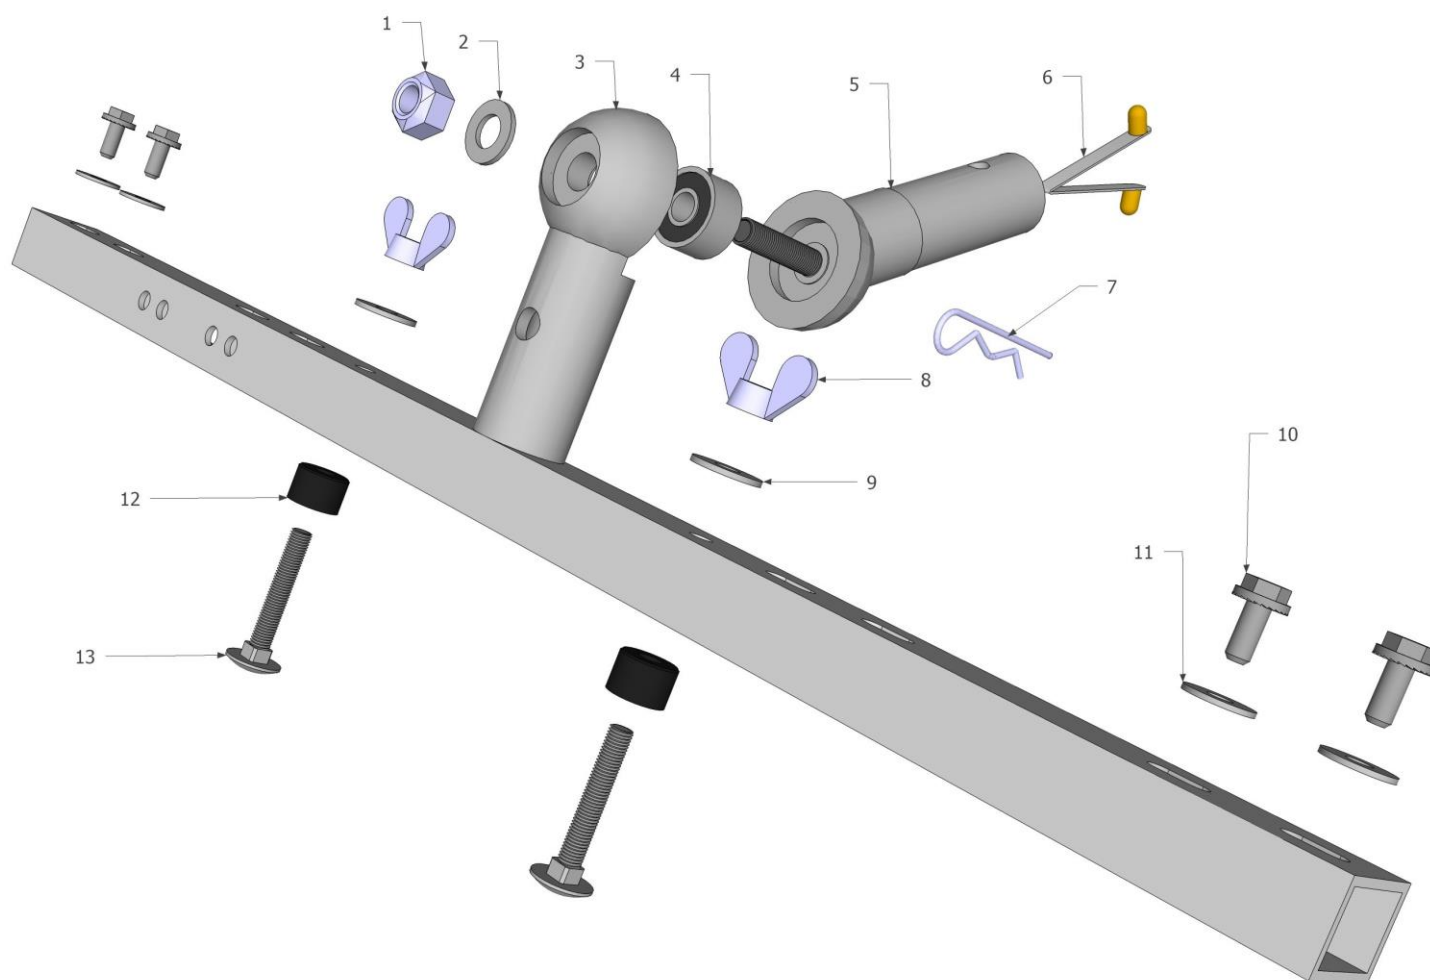

# Section (A) Driving arm left

Part no.	Reference	Description	Quantity 50 / 75
1	4711	Ribbed screw M5x12	2
2	72058	Belts barrier	1
3	4711	Distance bolt M5x25	2
4	4711	Washer Ø5,3mm small	4
5	K06B-2(A)	Roller chain 06B-2	0.3m
6	K06B-2(A)-E	Closure link	1
7	72087	Cover	1
8	KS06B-2-11	Chain sprocket 06B-2, Z11	2
9	4711	Washer Ø13mm	6
10	6001-2RS IBU	Ball-bearing 6001 2RS IBU	4
11	72052	Arm left hand side (lhs)	1
12	72055	Carrier lhs	1
13	4711	Feather key 4x4x12	2
14	4711	Cheese-head screw M6x16	1
15	4711	Snap ring 12x1	1
16	*	Drive shaft for ROTAQLEEN Vario 50 cm	1 / 0
	*	Drive shaft for ROTAQLEEN Vario 75 cm	0 / 1
17	607025201305-600	Shaft cover aluminium pipe	368mm / 471mm

### Section (B) Driving unit

Part no.	Reference	Description	Quantity 50 / 75
1	810541	Cable connector with screw cap	1
2	4711	Cheese-head screw M4x12	4
3	92004	Engine bearer	1
4	4711	Button head screw M6x8	2
5	4711	Feather key 4x4x12	1
6	72067	Engine incl. heatsink, cable and connector	1
7	RIB 990810	L-connector 1/8" to 8mm	2

## Section (C) T bar with swivel joint

Part no.	Reference	Description	Quantity 50 / 75
1	4711	Stop nut M8	1
2	4711	Washer M8	1
3	72054	T-bar	1
4	30/8-2RS-INA	Angular contact ball bearing 22x8x11	1
5	0115-2	Swivel joint incl. setscrew	1
6	1336	Snap button	1
7	4711	Spring plug	1
8	4711	Butterfly nut M6	2
9	4711	Washer Ø6.4mm	2
10	4711	Ribbed screw M5x12	4
11	4711	Washer Ø5.3mm	4
12	4711	Distance pipe 15x10x6.3mm	2
13	4711	Carriage bolt M6x40	2