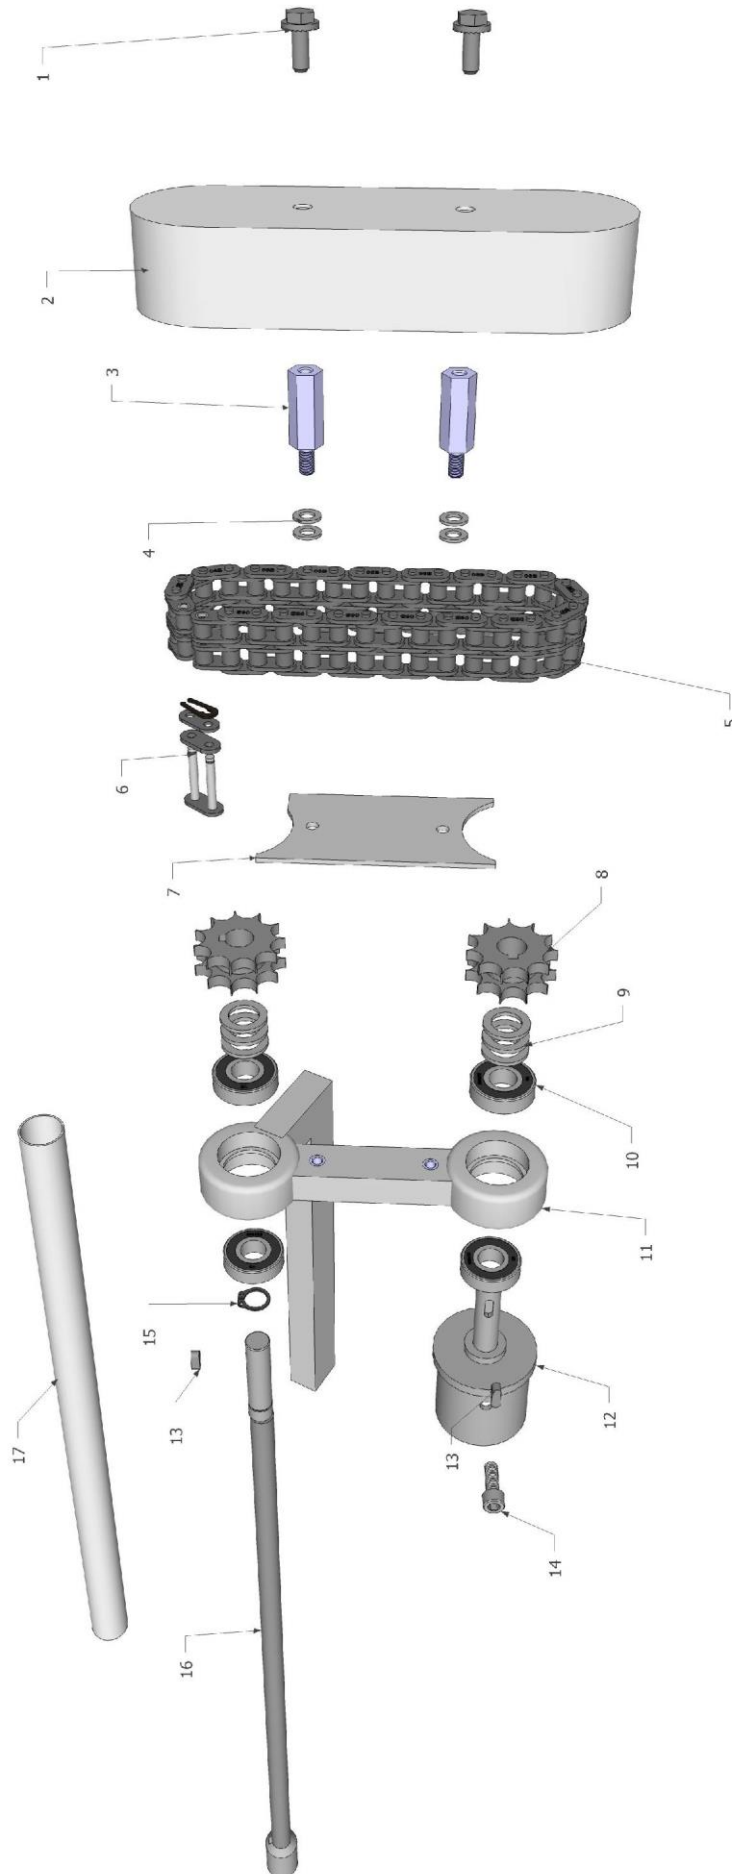

## Spare parts list

# Section (A) Driving arm left

Part no.	Reference	Description	Quantity 50 / 75
1	4711	Ribbed screw M5x12	2
2	72058	Belts barrier	1
3	4711	Distance bolt M5x25	2
4	4711	Washer Ø5,3mm small	4
5	K06B-2(A)	Roller chain 06B-2	0.3m
6	K06B-2(A)-E	Closure link	1
7	72087	Cover	1
8	KS06B-2-11	Chain sprocket 06B-2, Z11	2
9	4711	Washer Ø13mm	6
10	6001-2RS IBU	Ball-bearing 6001 2RS IBU	4
11	72052	Arm left hand side (lhs)	1
12	72055	Carrier lhs	1
13	4711	Feather key 4x4x12	2
14	4711	Cheese-head screw M6x16	1
15	4711	Snap ring 12x1	1
16	*	Drive shaft for ROTAQLEEN Vario 50 cm	1 / 0
	*	Drive shaft for ROTAQLEEN Vario 75 cm	0 / 1
17	607025201305-600	Shaft cover aluminium pipe	368mm / 471mm

### Section (B) Driving unit

Part no.	Reference	Description	Quantity 50 / 75
1	810541	Cable connector with screw cap	1
2	4711	Cheese-head screw M4x12	4
3	92004	Engine bearer	1
4	4711	Button head screw M6x8	2
5	4711	Feather key 4x4x12	1
6	72067	Engine incl. heatsink, cable and connector	1
7	RIB 990810	L-connector 1/8" to 8mm	2

## Section (C) T bar with swivel joint

Part no.	Reference	Description	Quantity 50 / 75
1	4711	Stop nut M8	1
2	4711	Washer M8	1
3	72054	T-bar	1
4	30/8-2RS-INA	Angular contact ball bearing 22x8x11	1
5	0115-2	Swivel joint incl. setscrew	1
6	1336	Snap button	1
7	4711	Spring plug	1
8	4711	Butterfly nut M6	2
9	4711	Washer Ø6.4mm	2
10	4711	Ribbed screw M5x12	4
11	4711	Washer Ø5.3mm	4
12	4711	Distance pipe 15x10x6.3mm	2
13	4711	Carriage bolt M6x40	2